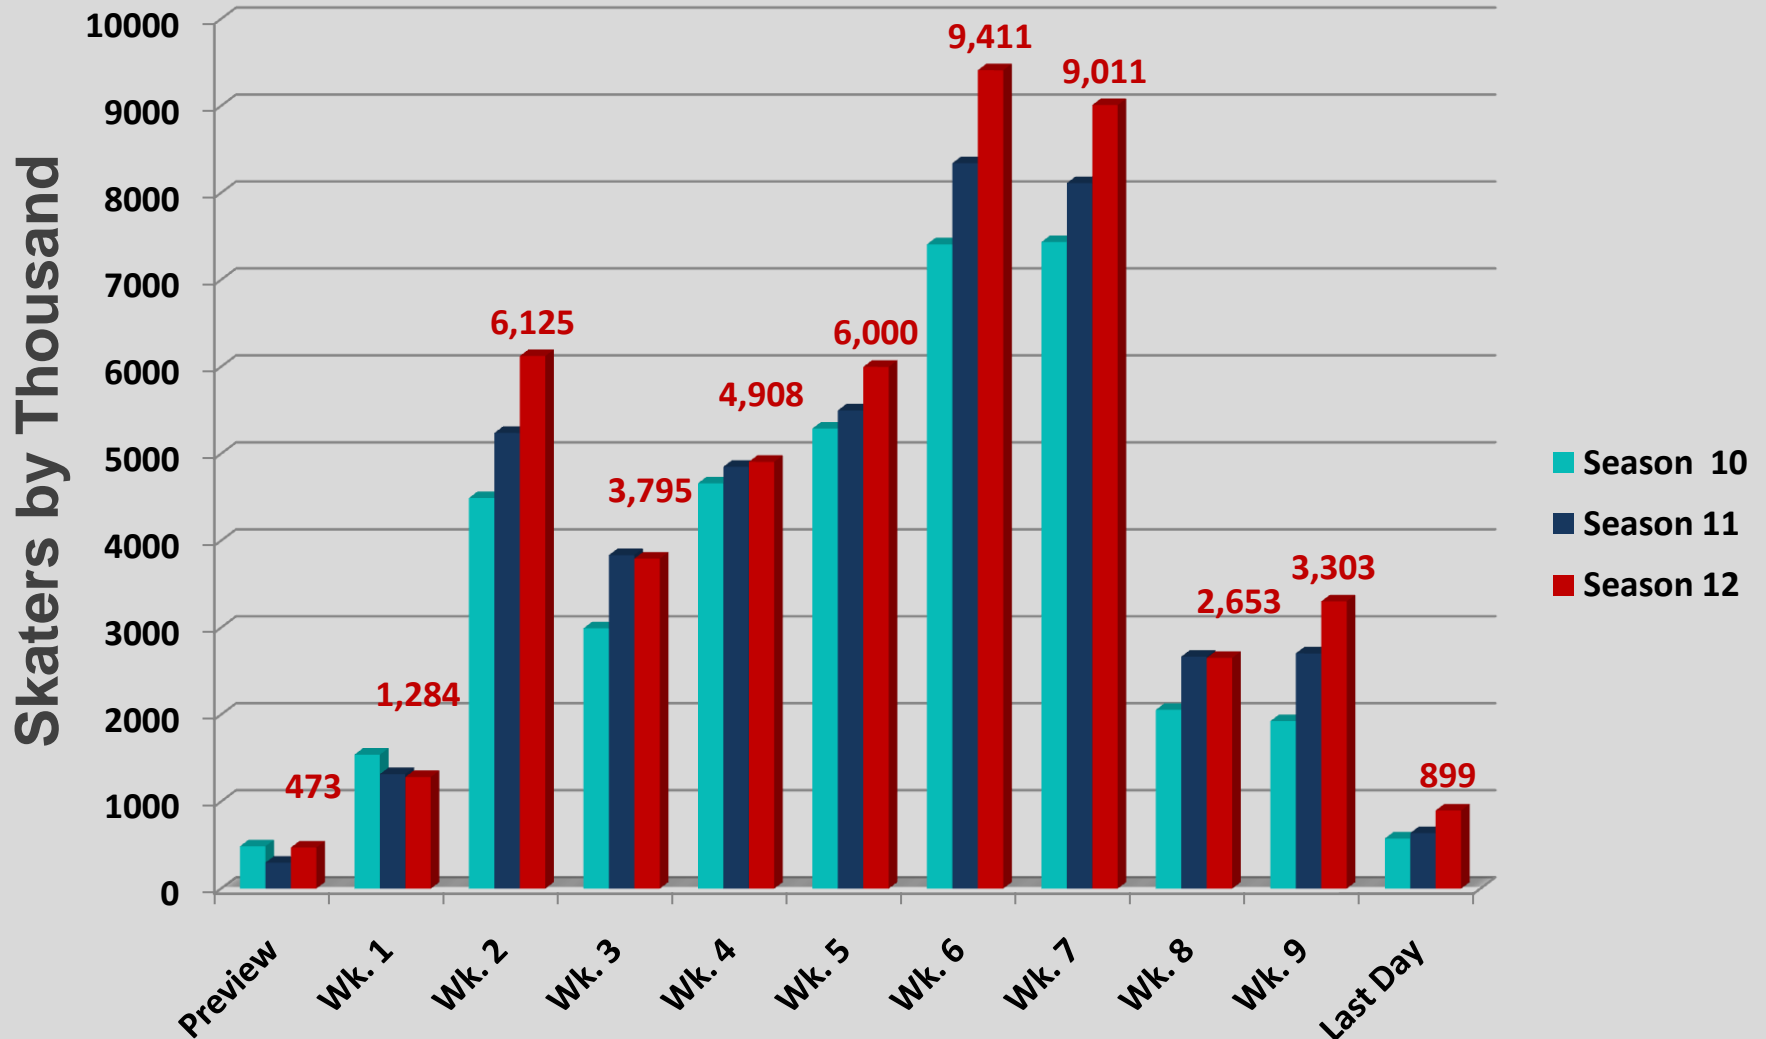

Event Update

January 12, 2011

2010 Caroling on the Square

- December 5, 12, 19
- 6 – 8 PM
- 1, 500+ Attendees
- 6+ Performances
- Santa visited on the 19th

The Ice Rink Season 12

Open Daily: Nov. 20, 2010 – Jan. 17, 2011

The Ice Rink Season Comparison

**2010 Record Year:
47,862**

Other Projects

- **Mid January** – Finalize 2011 WWS 2011 events
- **January 20** – Send out Event Production RFP
- **January 25** –Waterway Cruisers Catering RFP's due
- **Early February** – Send out RFP for Memorial Day Fireworks
- **February 8** – Recommend catering company(ies)/restaurant(s) to manage catering on Waterway Cruisers